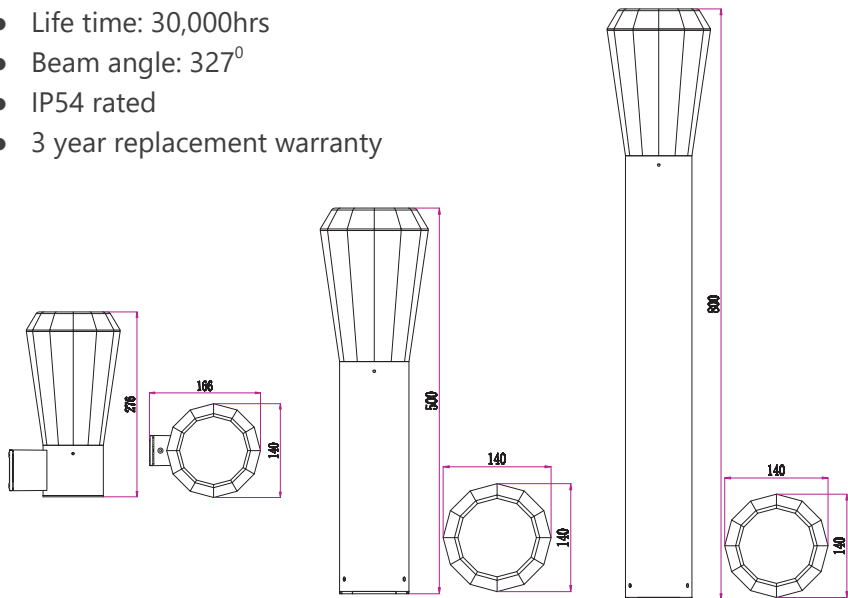

## LED Exterior Wall/ Bollard Lights

- Input voltage: 100-240V
- Output voltage: 38V
- Output current: 300mA
- Material: aluminium post, die-cast & PC
- Wattage: 13W
- 12pcs Osram LED chips
- Life time: 30,000hrs
- Beam angle: 327°
- IP54 rated
- 3 year replacement warranty

CODE	DESCRIPTION	TECHNICAL DATA				CARTON QTY
		KELVIN (K)	LUMENS (LM)	WATT (W)	CRI	
GEB1	WALL LED LED S/M Dark Grey Tapered 3000K 13W	3000	580	13	≥80	1/8
GEB2	BOLLARD LED Dark Grey Tapered Sh 500mm 3000K 13W	3000	580	13	≥80	1/4
GEB3	BOLLARD LED Dark Grey Tapered Long 800mm 3000K 13W	3000	580	13	≥80	1/4