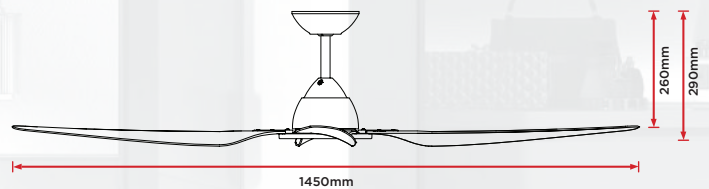

SPARE BLADE SETS AVAILABLE IN

WALNUT
ROND058BSWALNUT

KOA
ROND058BSKOA