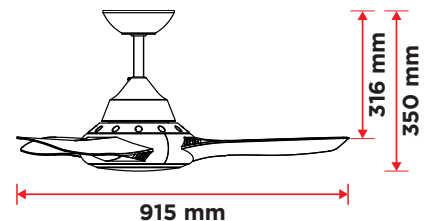

ACCESSORIES AVAILABLE

- Remote control
- Extension rods 900mm & 1500mm