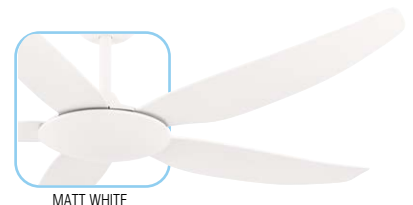

AMARI 56" 5-BLADE DC CEILING FAN

Remote control
Included

- **56**
  INCH
  1420mm
- **35W**
  DC
  MOTOR
- **12°**
  BLADE
  PITCH
- **10°**
  CEILING
  RAKE MAX
- **17300**
  m³/hr
  AIRFLOW
- **ABS**
  BLADES
- **6YR**
  WARRANTY

An aerodynamically designed 56-inch ceiling fan suitable for coastal locations with its body, canopy and blades made from durable and anti-rust ABS plastic. Utilises a powerful and efficient DC motor in combination with curved ABS blades for superior airflow

- Durable corrosion and UV resistant body and canopy construction with high strength moulded ABS blades
- The Windbreeze mode varies the fan speed to simulate a natural breeze effect.
- 6 speed remote control included.
- Reversible All-Seasons technology for use all year round
- Powerful 35W DC motor
- Uses Brilliant's Quick Connect Plug System to reduce install time
- Suitable for coastal locations

APPLICATIONS

- Bedrooms, lounge and family rooms
- Indoors or enclosed alfresco areas not exposed to the weather