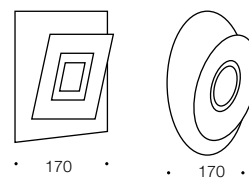

Slice

Wall Lamp

Specifications

Type	Wall Lamp
Light Source	LED
Lumen	400
Colour Temp	4000k
Wattage	5w
Dimmable	No
CRI	>80
Power Factor	>0.9
Beam Angle	140
Warranty	2 year*

Colours

Aluminium

Measurements

Codes