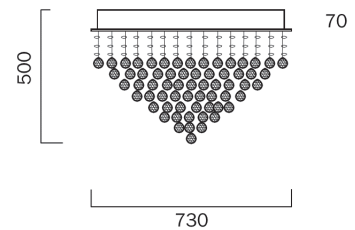

## Specifications

Type	CTC
Light Source	4x6w GU10max 7x6w GU10max 14x6w GU10max
Globe	Not included
Warranty	3 years*

## Measurements