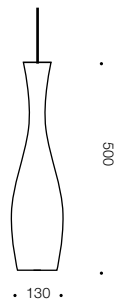

Conie

Specifications

Type	Pendant
Light Source	25w E27max
Globe	Not included
Warranty	1 year*

Measurements

Colours

Black/Clear

Black/Gold

Black/Smoke