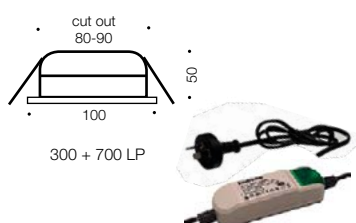

(recommended dimmer)

Specifications

Type	Downlight
Light Source	LED
Lumen	820/860
Colour Temp	3000k/5000k
Wattage	10w
Dimmable	Yes
CRI	>84
Power Factor	>0.90
Beam Angle	60
Warranty	3 years*

Colours

Measurements